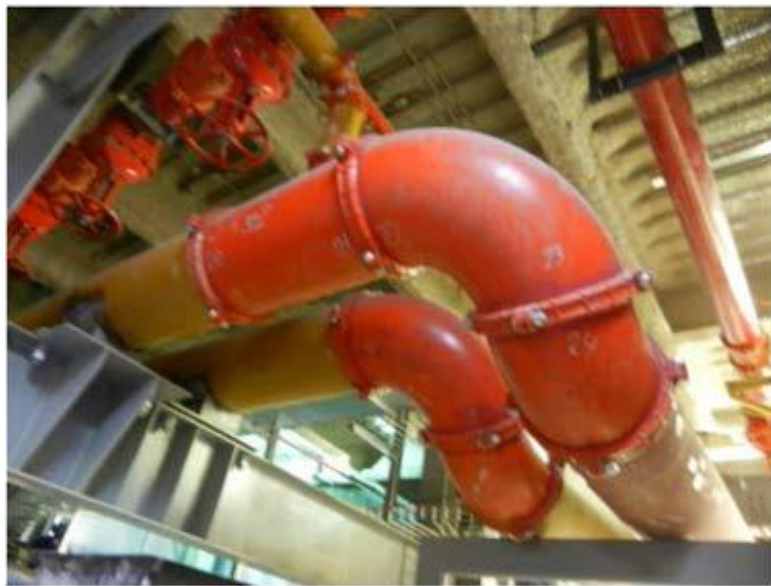

COSTCO Taipei has an American engineered fire-protection system which utilized Shurjoint #7705 couplings, #7721 mechanical tees, and many grooved-end fittings. All products were approved by the consultant as the grooved joining method does not require welding, and fewer workers are required for a shorter duration.

location

Taipei, Taiwan

year

2012

application

FP

product line

VSH Shurjoint